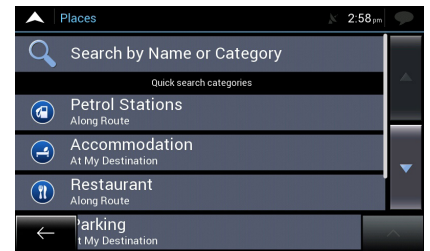

Advanced ICE Navigation Package Comparison

	Standard	Premium
Software Platform	iGO primo NextGen	iGO primo NextGen
Map Provider	TomTom	Here
Countries	Australia & New Zealand	Australia & New Zealand
Complimentary Map Period	12 Months*	12 Months*
Points of Interest	Here Basic POI Database	TomTom Premium POI Database
Enhanced Junction View	✓	✓
Real Singpost Rendering	✓	✓
School Zones	✓	✓
Safety Cameras	✓	✓
4X4Tracks	✓	✓
Lane Assistance	✓	✓
3D Buildings & Landmarks	✓	✓
Truck/Motorhome/Caravan Navigation	X	✓
Advanced Road Signs	X	✓
Camps POI Database	X	✓
Hema 4WD Nav (+\$200)	Optional	Optional
RRP	Included	+ \$200

Navigation Features

Features available on Standard & Premium Navigation Packages

Enhanced Junction View

An impressive feature of the NextGen Navigation platform is the Enhanced Junction View which provides the driver with a realistic image of the upcoming intersection. This makes it a lot easier to navigate through intersections and exits you're unfamiliar with.

Safety Cameras, School Zones & Lane Assist

For added safety, you can choose to receive audio and/or visual warnings of Speed Limits and upcoming School Zones & Safety Cameras.

The Lane Assist feature shows you in advance which lane(s) to be in, helping you avoid last-minute, potentially dangerous manoeuvres.

"Points of Interest" Database

You now have access to the extensive "Points of Interest" (POI) database. Making it easy to find Petrol Stations, Emergency Services, ATMs, Restaurants and more.

You can search in a specific town or suburb, around your current location, along your route or close to your destination.