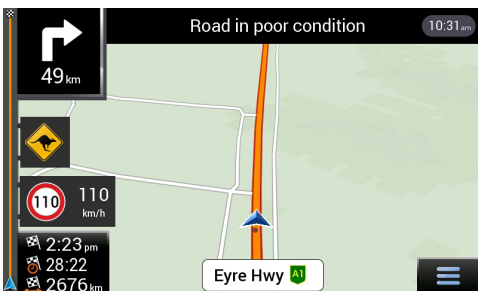

Premium Navigation Features

Features only available on Premium Navigation Packages

Advanced Road Signs#

Even while you are travelling unassisted by route guidance, the navigation will take into consideration the road ahead of you and give warnings of possible hazards.

The advanced warning system notifies you of upcoming potential hazards such as Merging, Slippery Roads, Wildlife Crossing areas, etc.