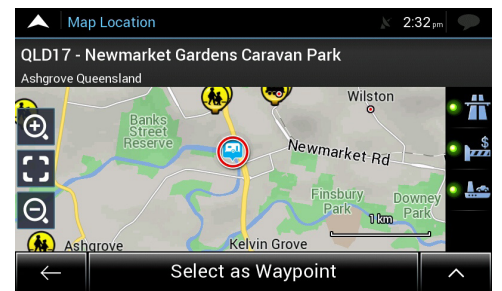

"Points of Interest" Database

You now have access to the extensive "Points of Interest" (POI) database. Making it easy to find Petrol Stations, Emergency Services, ATMs, Restaurants and more.

You can search in a specific town or suburb, around your current location, along your route or close to your destination.

Premium Navigation Features

Features only available on Premium Navigation Packages

Advanced Road Signs#

Even while you are travelling unassisted by route guidance, the navigation will take into consideration the road ahead of you and give warnings of possible hazards.

The advanced warning system notifies you of upcoming potential hazards such as Merging, Slippery Roads, Wildlife Crossing areas, etc.

Trucks/Motorhome/Caravan Navigation#

You can enter the specifications of your vehicle. Enter details like: Maximum Speed, Fuel Consumption in Cities and on Motorways, Engine Type, Length, Width, Height, Trailer and Weight.

You can also enter the Freight you are carrying (e.g. Bio-hazard, Explosive, Dangerous When Wet, etc.) and even disable U-turns on all roads!

Camps Australia Wide POI Database#

The Camps Australia Wide Points of Interest database includes over 3,900 low cost or free Camps Sites, Dump Points and Rest Areas.