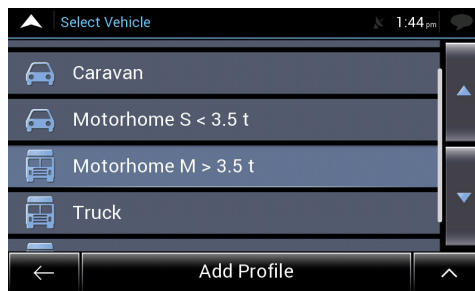

Premium Navigation Features

Features only available on Premium Navigation Packages

Advanced Road Signs#

Even while you are travelling unassisted by route guidance, the navigation will take into consideration the road ahead of you and give warnings of possible hazards.

The advanced warning system notifies you of upcoming potential hazards such as Merging, Slippery Roads, Wildlife Crossing areas, etc.

Trucks/Motorhome/Caravan Navigation#

You can enter the specifications of your vehicle. Enter details like: Maximum Speed, Fuel Consumption in Cities and on Motorways, Engine Type, Length, Width, Height, Trailer and Weight.