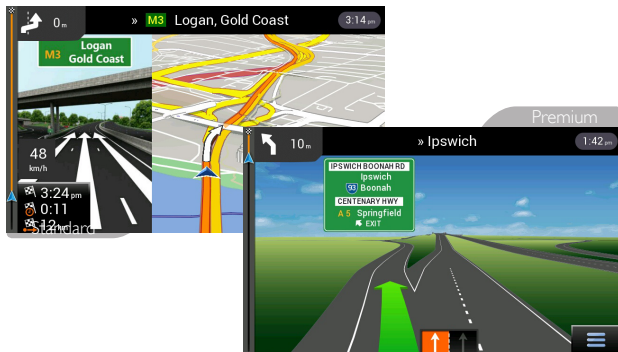

Advanced ICE Navigation Package Comparison

	Standard	Premium
Software Platform	iGO primo NextGen	iGO primo NextGen
Map Provider	TomTom	Here
Countries	Australia & New Zealand	Australia & New Zealand
Complimentary Map Period	12 Months*	12 Months*
Points of Interest	Here Basic POI Database	TomTom Premium POI Database
Enhanced Junction View	✓	✓
Real Singpost Rendering	✓	✓
School Zones	✓	✓
Safety Cameras	✓	✓
4X4Tracks	✓	✓
Lane Assistance	✓	✓
3D Buildings & Landmarks	✓	✓
Truck/Motorhome/Caravan Navigation	X	✓
Advanced Road Signs	X	✓
Camps POI Database	X	✓
Hema 4WD Nav (+\$200)	Optional	Optional
RRP	Included	+ \$200

Navigation Features

Features available on Standard & Premium Navigation Packages

Enhanced Junction View

An impressive feature of the NextGen Navigation platform is the Enhanced Junction View which provides the driver with a realistic image of the upcoming intersection. This makes it a lot easier to navigate through intersections and exits you're unfamiliar with.

Safety Cameras, School Zones & Lane Assist

For added safety, you can choose to receive audio and/or visual warnings of Speed Limits and upcoming School Zones & Safety Cameras.

The Lane Assist feature shows you in advance which lane(s) to be in, helping you avoid last-minute, potentially dangerous manoeuvres.

"Points of Interest" Database

You now have access to the extensive "Points of Interest" (POI) database. Making it easy to find Petrol Stations, Emergency Services, ATMs, Restaurants and more.

You can search in a specific town or suburb, around your current location, along your route or close to your destination.