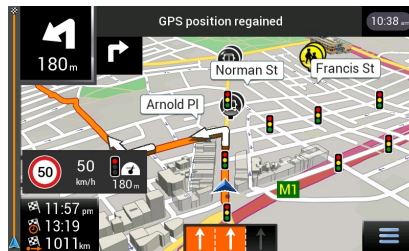

Advanced ICE Navigation Package Comparison

	Standard	Premium
Software Platform	iGO primo NextGen	iGO primo NextGen
Map Provider	TomTom	Here
Countries	Australia & New Zealand	Australia & New Zealand
Complimentary Map Period	12 Months*	12 Months*
Points of Interest	Here Basic POI Database	TomTom Premium POI Database
Enhanced Junction View	✓	✓
Real Singpost Rendering	✓	✓
School Zones	✓	✓
Safety Cameras	✓	✓
4X4Tracks	✓	✓
Lane Assistance	✓	✓
3D Buildings & Landmarks	✓	✓
Truck/Motorhome/Caravan Navigation	X	✓
Advanced Road Signs	X	✓
Camps POI Database	X	✓
Hema 4WD Nav (+\$200)	Optional	Optional
RRP	Included	+ \$200

Navigation Features

Features available on Standard & Premium Navigation Packages

Enhanced Junction View

An impressive feature of the NextGen Navigation platform is the Enhanced Junction View which provides the driver with a realistic image of the upcoming intersection. This makes it a lot easier to navigate through intersections and exits you're unfamiliar with.

Safety Cameras, School Zones & Lane Assist

For added safety, you can choose to receive audio and/or visual warnings of Speed Limits and upcoming School Zones & Safety Cameras.

The Lane Assist feature shows you in advance which lane(s) to be in, helping you avoid last-minute, potentially dangerous manoeuvres.

"Points of Interest" Database

You now have access to the extensive "Points of Interest" (POI) database. Making it easy to find Petrol Stations, Emergency Services, ATMs, Restaurants and more.

You can search in a specific town or suburb, around your current location, along your route or close to your destination.